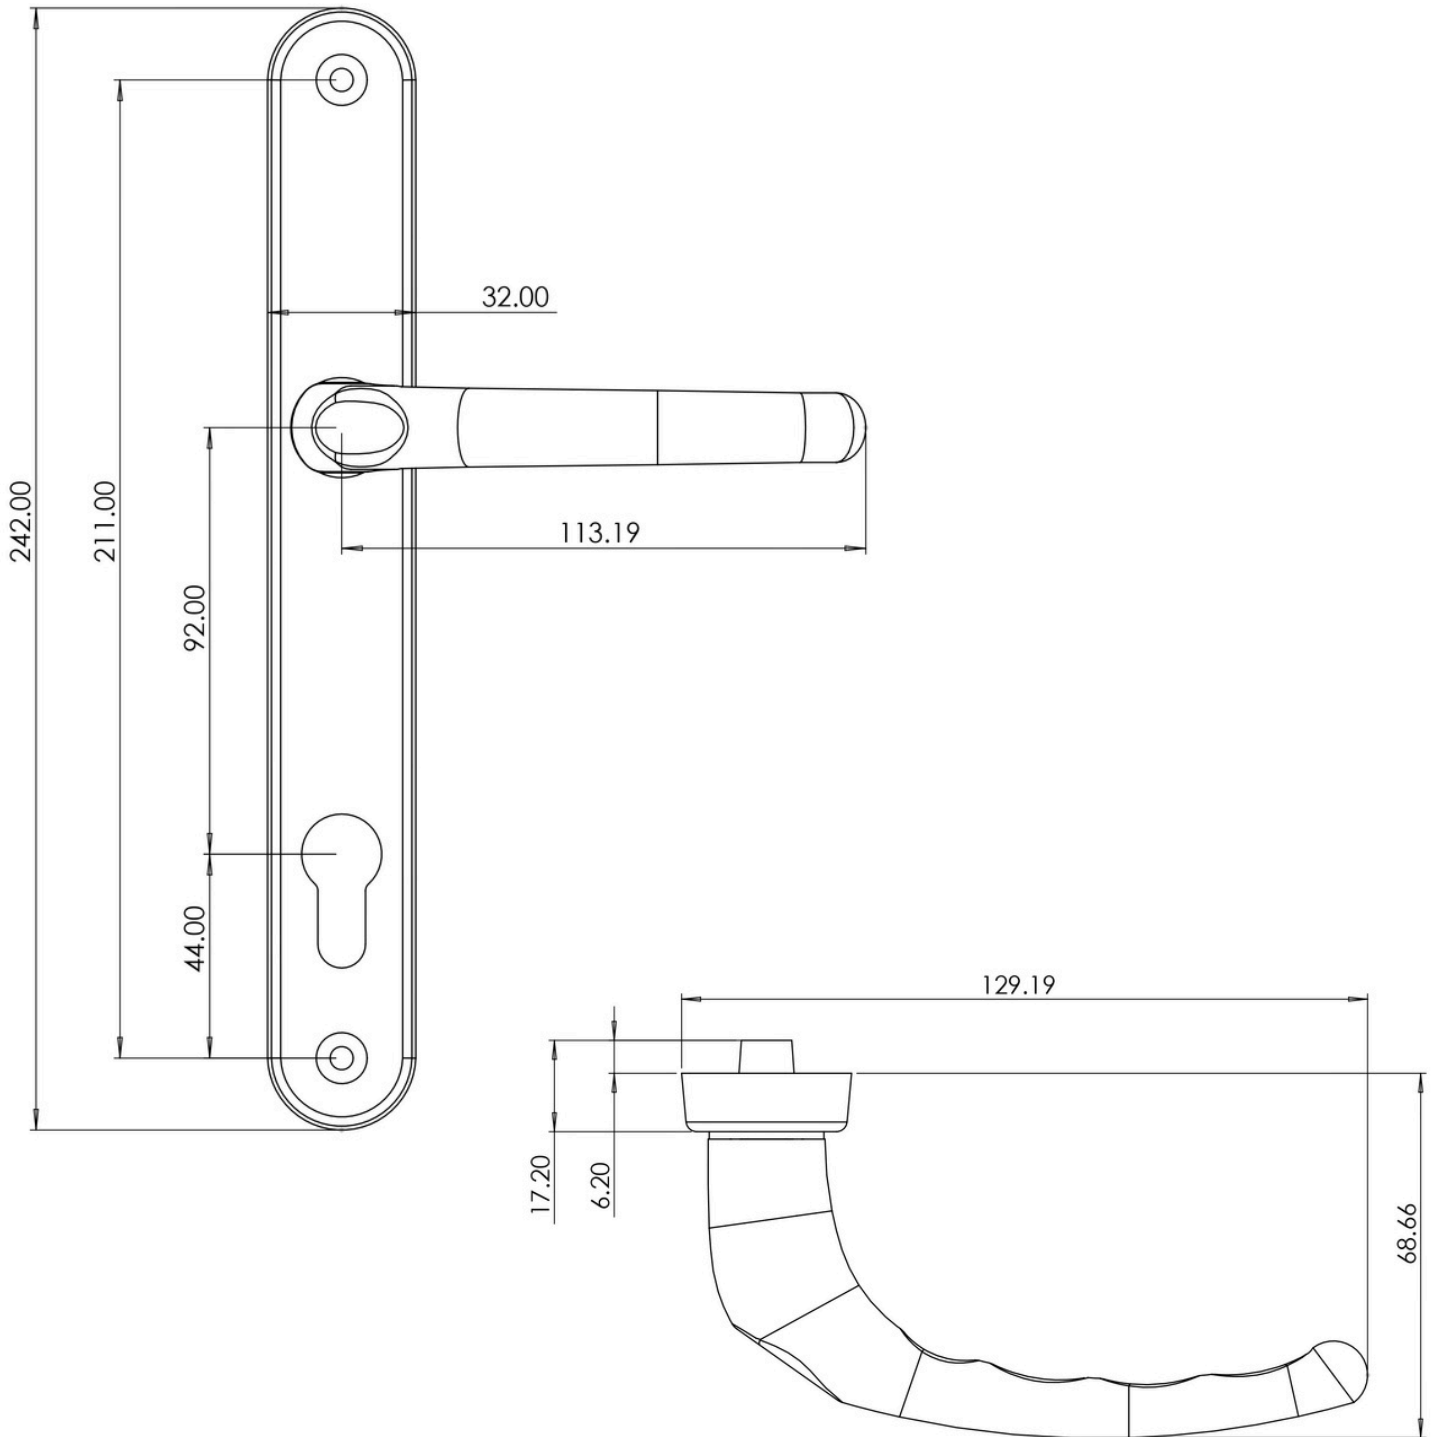

DIAGRAM & MEASUREMENTS

* All dimensions are in mm

APPLICATIONS

The door handle offers a perfect blend of style and functionality, enhancing the overall appeal of your doors. Designed for durability and ease of use, it is suitable for both residential and commercial applications, ensuring a secure and comfortable grip every time.