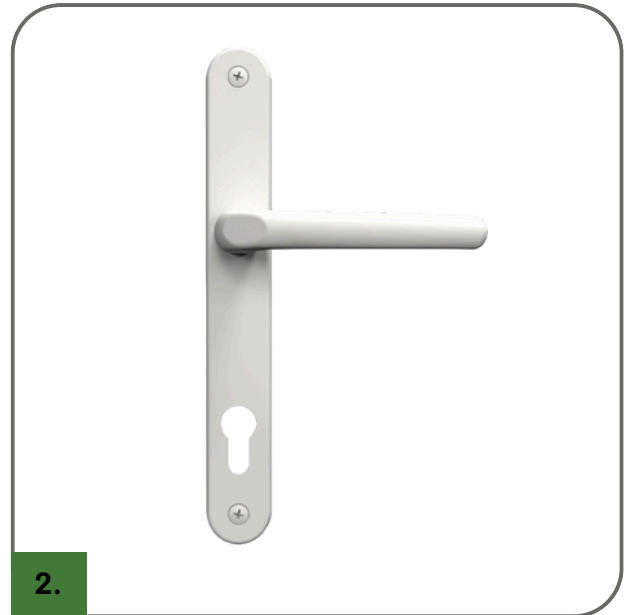

DOOR HANDLE

PREMIUM DOOR HARDWARE

EXPERIENCE THE
PERFECT GRIP
AND STYLE!

ABOUT DOOR HANDLES

Marvel Life's premium door handles with 3 finishes, engineered for both functionality and style. Whether you're designing modern interiors or refurbishing traditional spaces, our door handles offer the perfect finishing touch with exceptional durability and sleek aesthetics.

DIAGRAM & MEASUREMENTS

* All dimensions are in mm

APPLICATIONS

The door handle offers a perfect blend of style and functionality, enhancing the overall appeal of your doors. Designed for durability and ease of use, it is suitable for both residential and commercial applications, ensuring a secure and comfortable grip every time.